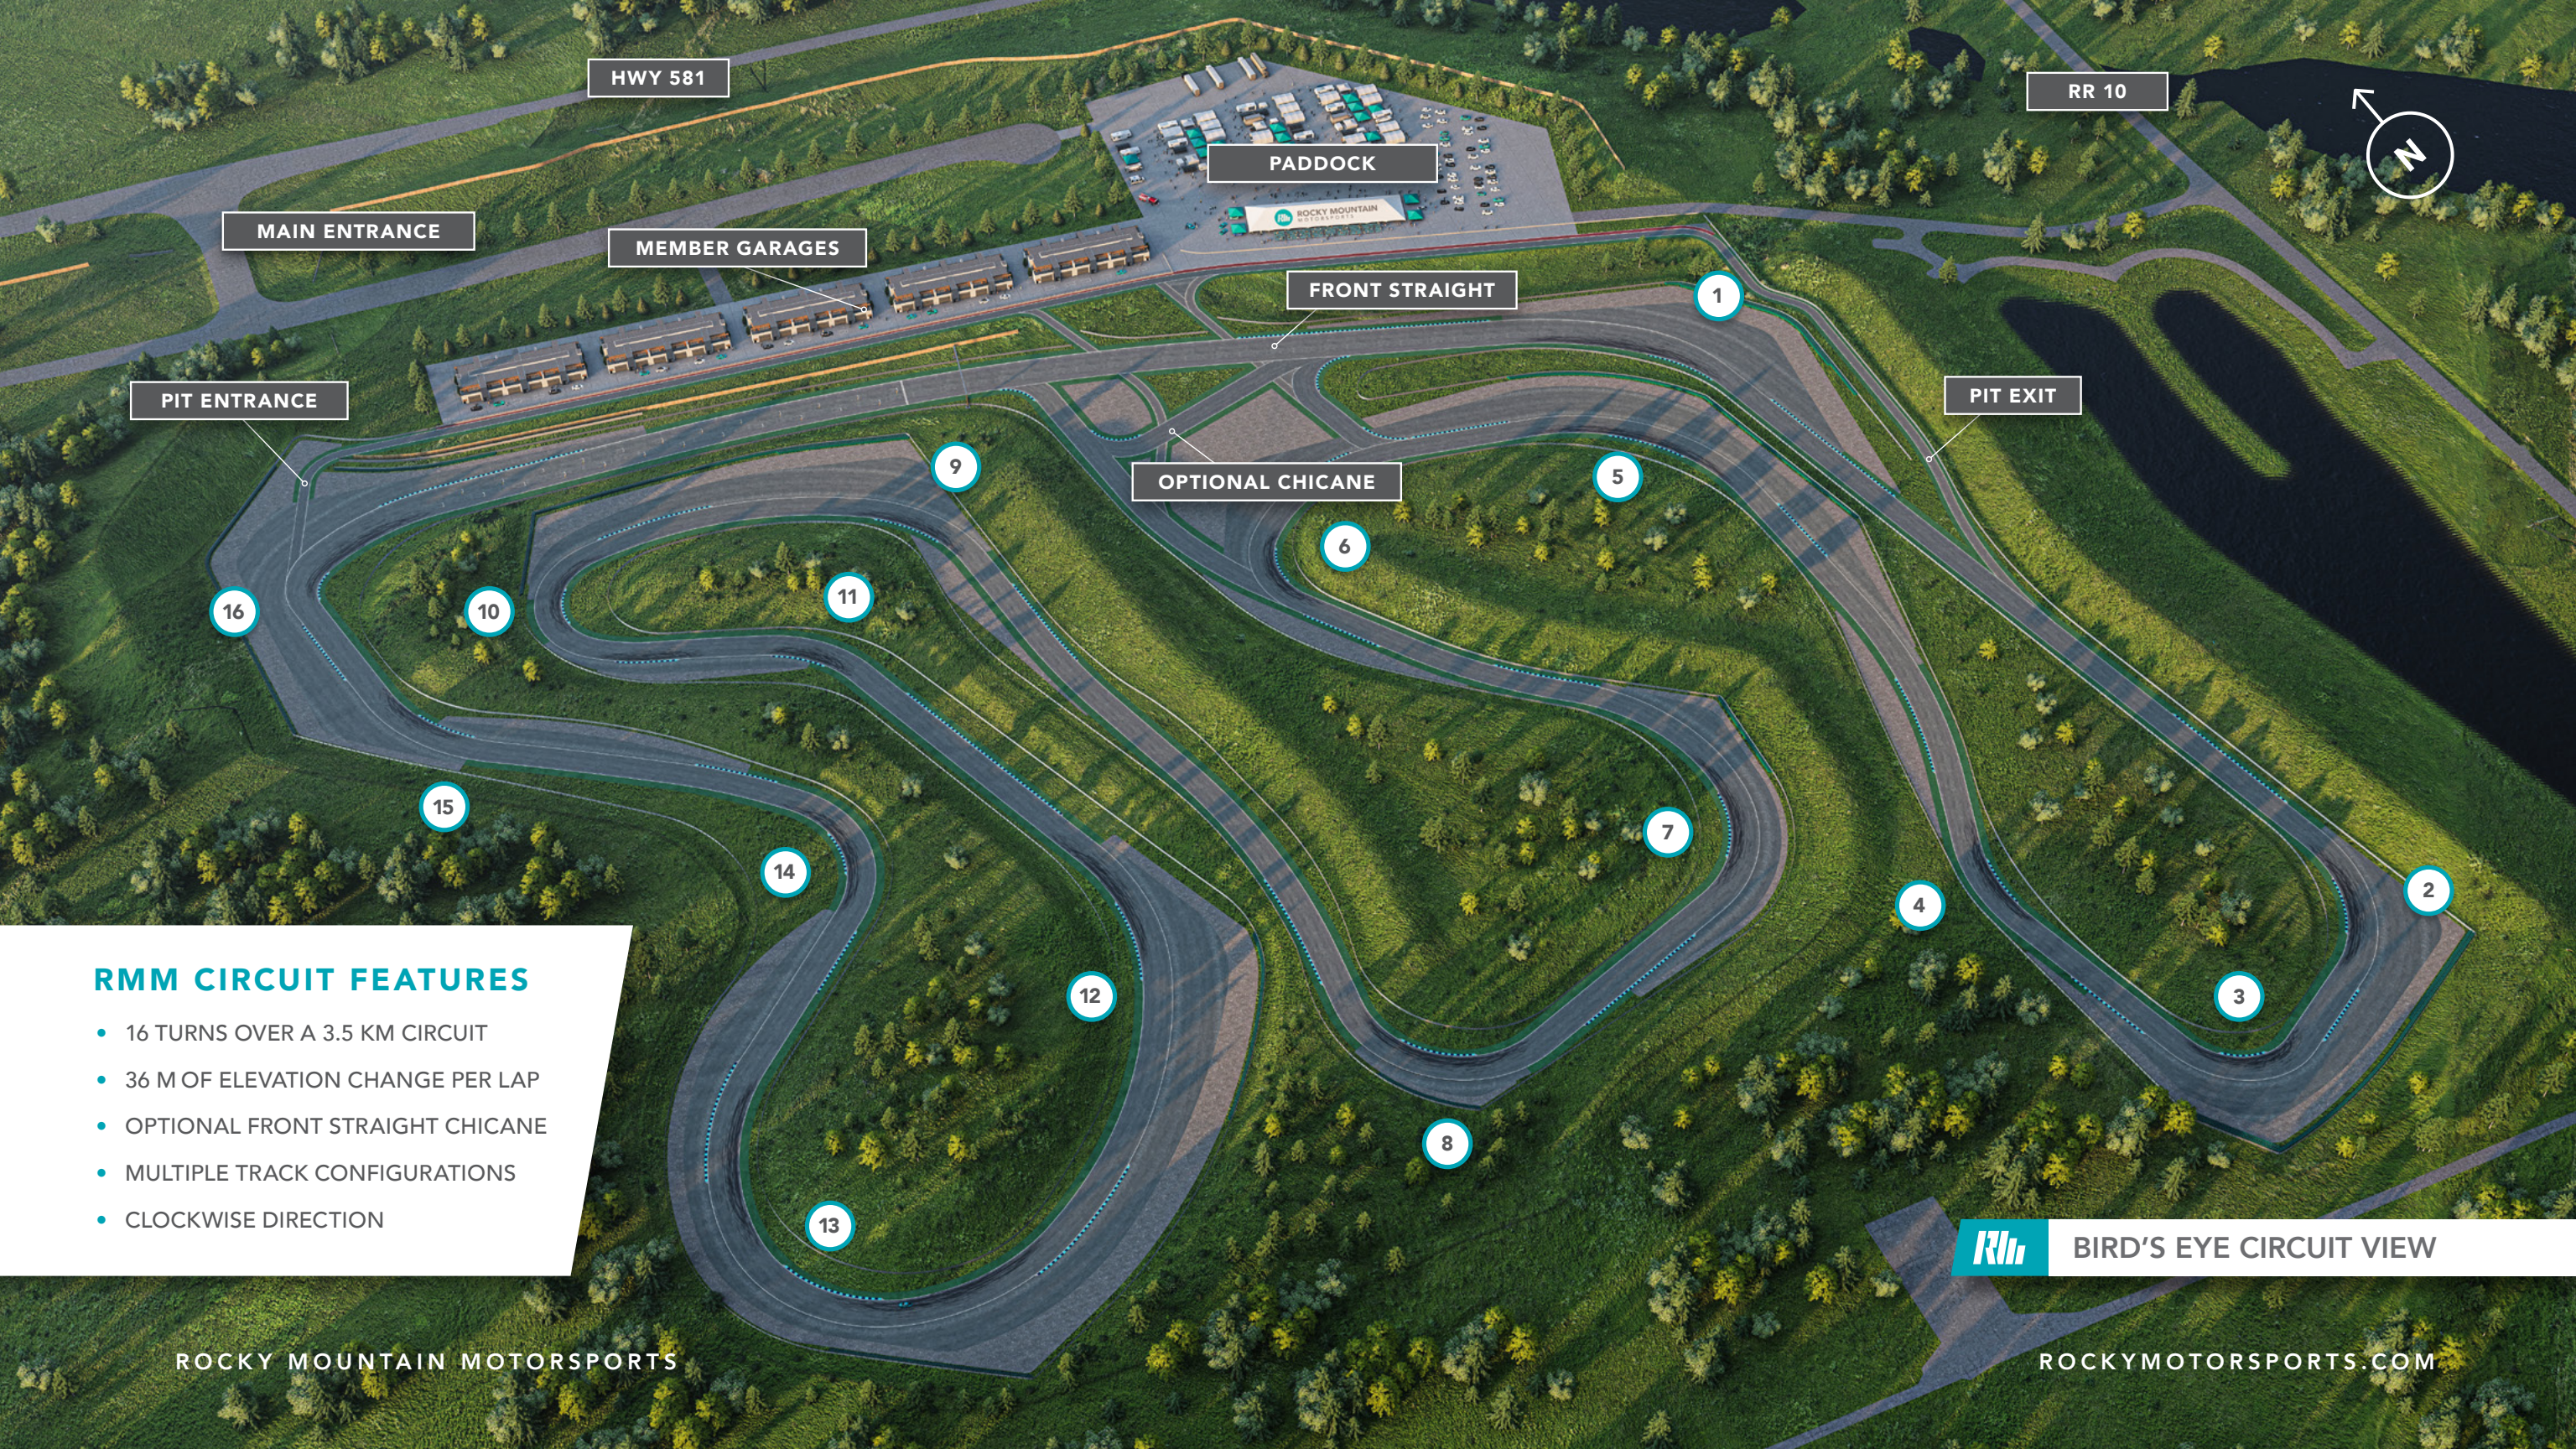

Our driving season calendar fills up quickly. Contact us today to begin customizing your RMM Corporate Event!

ABOUT THE CIRCUIT

The most technologically advanced race circuit in North America.

It's not just about going fast, it's about a world-class experience with safety as a top priority. To support that, RMM prides itself as being the most technologically advanced circuit in North America with systems that help make every lap as safe as it is exciting.

RMM's key tech features include:

- 21 track-side cameras monitoring all on-track action that feed back to RMM's control centre providing a comprehensive view of the entire track including all runoff areas.
- A GPS system that is able to track the exact location and speed of all vehicles on the circuit.
- An F1-level electronic flagging system communicates second-to-second information to all drivers on track.

HWY 581

RR 10

PADDOCK

MAIN ENTRANCE

MEMBER GARAGES

FRONT STRAIGHT

PIT ENTRANCE

PIT EXIT