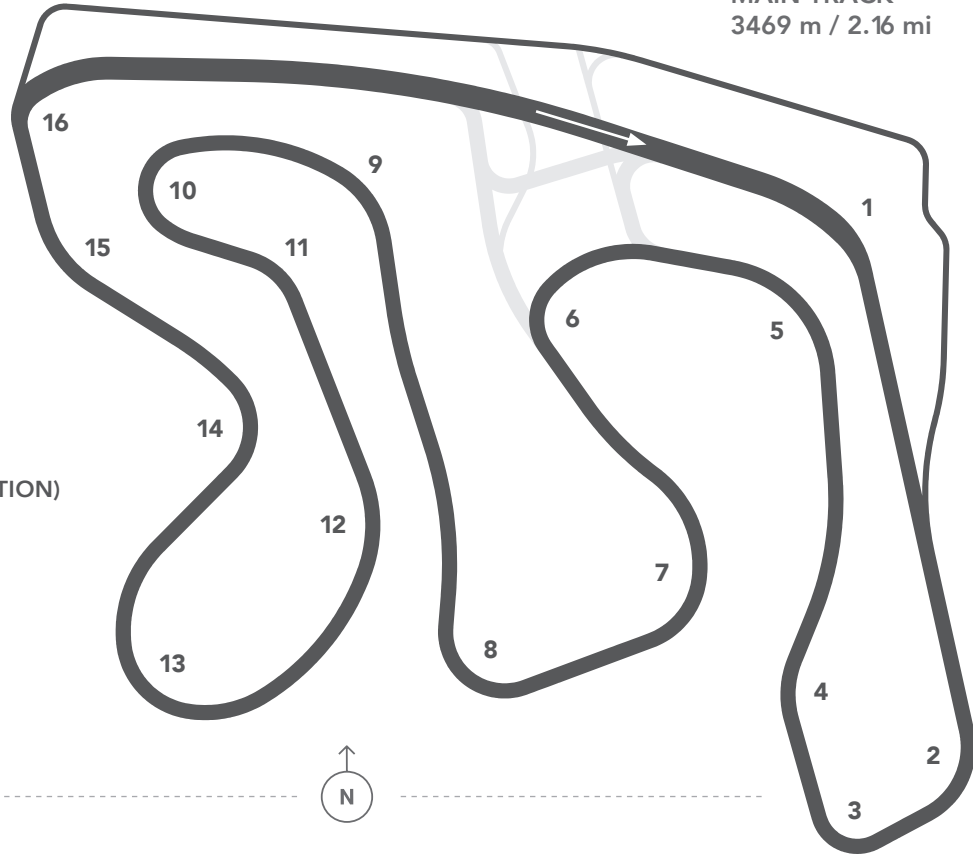

ROCKY MOUNTAIN MOTORSPORTS

TRACK MAPS

**ROCKY
MOUNTAIN**
MOTORSPORTS

HEAD OFFICE
180 QUARRY PARK BLVD SE
CALGARY, AB
T2C 3G3

RACE CIRCUIT
30145, RANGE ROAD 10A
MOUNTAIN VIEW COUNTY, AB
T0M 0N0

**BE PART
OF THE DRIVE**
ROCKYMOTORSPORTS.COM

ROCKY MOUNTAIN MOTORSPORTS RMM FACILITY MAP

*MAP MAY NOT BE EXACTLY AS SHOWN. SOME AREAS MAY BE UNDER DEVELOPMENT

RMM CIRCUIT FEATURES

16 TURNS

3.5 KM CIRCUIT

36 M OF ELEVATION CHANGE PER LAP

MULTIPLE TRACK CONFIGURATIONS

OPTIONAL FRONT STRAIGHT CHICANE (MOTORCYCLE CONFIGURATION)

CLOCKWISE DIRECTION

FULL TRACK

MAIN TRACK
3469 m / 2.16 mi

FULL TRACK WITH CHICANE

WEST / EAST TRACK LAYOUTS

RMM STANDARD CIRCUIT OUTLINE

RMM CIRCUIT W/CHICANE OUTLINE