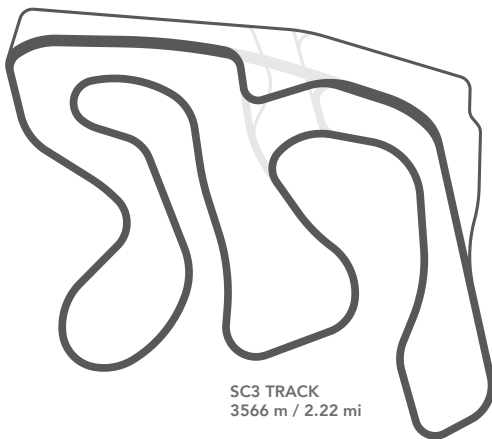

ROCKY MOUNTAIN MOTORSPORTS

TRACK MAPS

**ROCKY
MOUNTAIN**
MOTORSPORTS

HEAD OFFICE
180 QUARRY PARK BLVD SE
CALGARY, AB
T2C 3G3

RACE CIRCUIT
30145, RANGE ROAD 10A
MOUNTAIN VIEW COUNTY, AB
T0M 0N0

**BE PART
OF THE DRIVE**
ROCKYMOTORSPORTS.COM

ROCKY MOUNTAIN MOTORSPORTS RMM FACILITY MAP

*MAP MAY NOT BE EXACTLY AS SHOWN. SOME AREAS MAY BE UNDER DEVELOPMENT

RMM CIRCUIT FEATURES

16 TURNS

3.5 KM CIRCUIT

36 M OF ELEVATION CHANGE PER LAP

MULTIPLE TRACK CONFIGURATIONS

OPTIONAL FRONT STRAIGHT CHICANE (MOTORCYCLE CONFIGURATION)

CLOCKWISE DIRECTION

FULL TRACK

MAIN TRACK
3469 m / 2.16 mi

FULL TRACK WITH CHICANE

WEST / EAST TRACK LAYOUTS

RMM STANDARD CIRCUIT OUTLINE

RMM CIRCUIT W/CHICANE OUTLINE