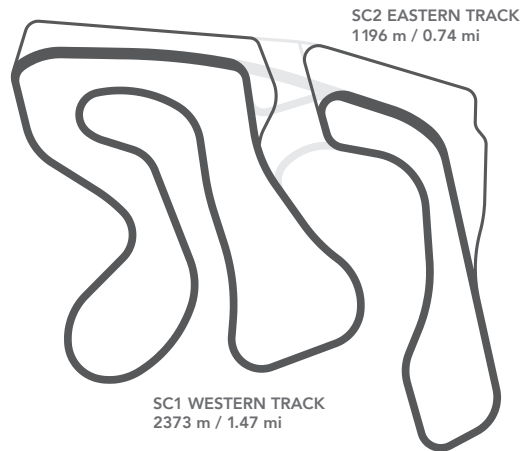

ROCKY MOUNTAIN MOTORSPORTS RMM FACILITY MAP

*MAP MAY NOT BE EXACTLY AS SHOWN. SOME AREAS MAY BE UNDER DEVELOPMENT

RMM CIRCUIT FEATURES

16 TURNS

3.5 KM CIRCUIT

36 M OF ELEVATION CHANGE PER LAP

MULTIPLE TRACK CONFIGURATIONS

OPTIONAL FRONT STRAIGHT CHICANE (MOTORCYCLE CONFIGURATION)

CLOCKWISE DIRECTION

FULL TRACK

MAIN TRACK
3469 m / 2.16 mi

FULL TRACK WITH CHICANE

WEST / EAST TRACK LAYOUTS

RMM STANDARD CIRCUIT OUTLINE

RMM CIRCUIT W/CHICANE OUTLINE