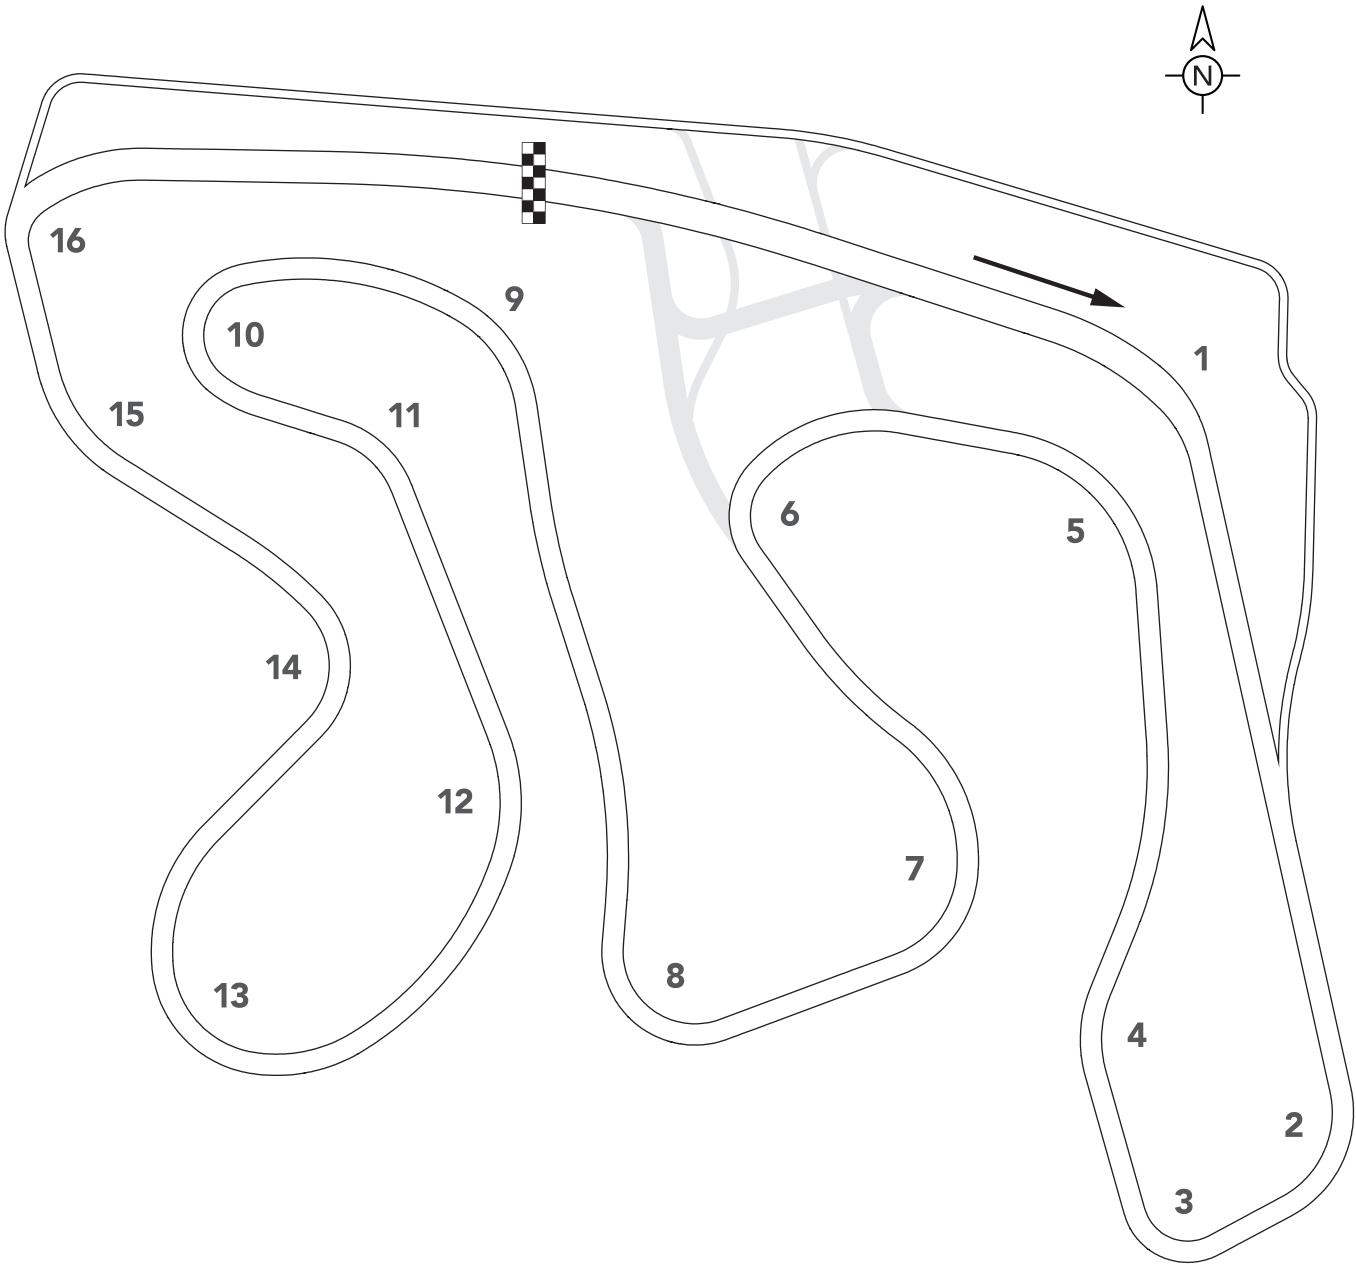

ROCKY MOUNTAIN MOTORSPORTS

TRACK MAPS

**ROCKY
MOUNTAIN**
MOTORSPORTS

HEAD OFFICE
180 QUARRY PARK BLVD SE
CALGARY, AB
T2C 3G3

RACE CIRCUIT
30145, RANGE ROAD 10A
MOUNTAIN VIEW COUNTY, AB
T0M 0N0

**BE PART
OF THE DRIVE**
ROCKYMOTORSPORTS.COM

ROCKY MOUNTAIN MOTORSPORTS RMM FACILITY MAP

*MAP MAY NOT BE EXACTLY AS SHOWN. SOME AREAS MAY BE UNDER DEVELOPMENT

RMM CIRCUIT FEATURES

16 TURNS

3.5 KM CIRCUIT

36 M OF ELEVATION CHANGE PER LAP

MULTIPLE TRACK CONFIGURATIONS

OPTIONAL FRONT STRAIGHT CHICANE (MOTORCYCLE CONFIGURATION)

CLOCKWISE DIRECTION

FULL TRACK

MAIN TRACK
3469 m / 2.16 mi

FULL TRACK WITH CHICANE

WEST / EAST TRACK LAYOUTS

RMM STANDARD CIRCUIT OUTLINE

RMM CIRCUIT W/CHICANE OUTLINE