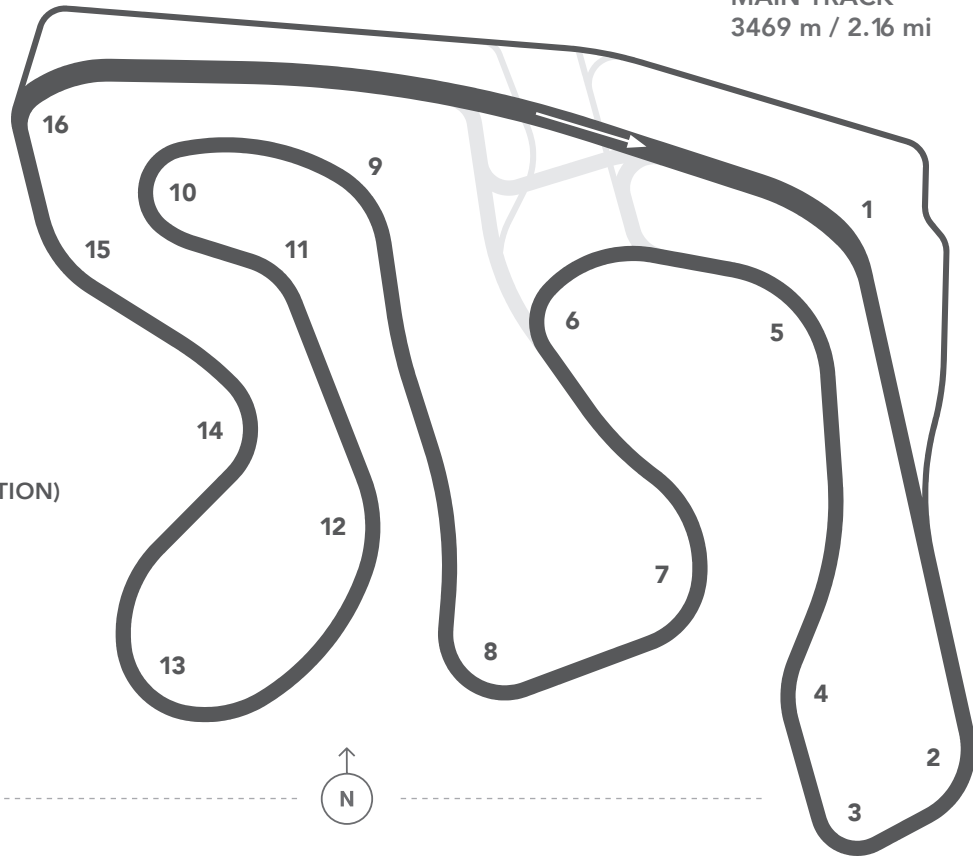

ROCKY MOUNTAIN MOTORSPORTS

TRACK MAPS

**ROCKY
MOUNTAIN**
MOTORSPORTS

HEAD OFFICE
180A – 2770 107 AVE SE
CALGARY, AB
T2Z 3R7

RACE CIRCUIT
30145, RANGE ROAD 10A
MOUNTAIN VIEW COUNTY, AB
T0M 0N0

ROCKYMOTORSPORTS.COM

ROCKY MOUNTAIN MOTORSPORTS RMM FACILITY MAP

*MAP MAY NOT BE EXACTLY AS SHOWN. SOME AREAS MAY BE UNDER DEVELOPMENT

RMM CIRCUIT FEATURES

16 TURNS

3.5 KM CIRCUIT

36 M OF ELEVATION CHANGE PER LAP

MULTIPLE TRACK CONFIGURATIONS

OPTIONAL FRONT STRAIGHT CHICANE (MOTORCYCLE CONFIGURATION)

CLOCKWISE DIRECTION

FULL TRACK

MAIN TRACK
3469 m / 2.16 mi

FULL TRACK WITH CHICANE

SC3 TRACK
3566 m / 2.22 mi

WEST / EAST TRACK LAYOUTS

SC1 WESTERN TRACK
2373 m / 1.47 mi

SC2 EASTERN TRACK
1196 m / 0.74 mi

RMM STANDARD CIRCUIT OUTLINE

RMM CIRCUIT W/CHICANE OUTLINE