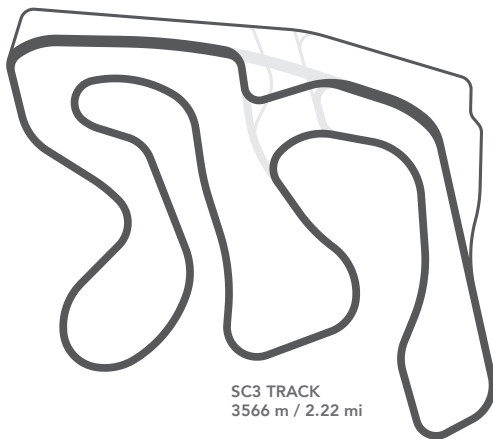

ROCKY MOUNTAIN MOTORSPORTS RMM FACILITY MAP

*MAP MAY NOT BE EXACTLY AS SHOWN. SOME AREAS MAY BE UNDER DEVELOPMENT

RMM CIRCUIT FEATURES

16 TURNS

3.5 KM CIRCUIT

36 M OF ELEVATION CHANGE PER LAP

MULTIPLE TRACK CONFIGURATIONS

OPTIONAL FRONT STRAIGHT CHICANE (MOTORCYCLE CONFIGURATION)

CLOCKWISE DIRECTION

FULL TRACK

MAIN TRACK
3469 m / 2.16 mi

FULL TRACK WITH CHICANE

SC3 TRACK
3566 m / 2.22 mi

WEST / EAST TRACK LAYOUTS

SC1 WESTERN TRACK
2373 m / 1.47 mi

SC2 EASTERN TRACK
1196 m / 0.74 mi

RMM STANDARD CIRCUIT OUTLINE

RMM CIRCUIT W/CHICANE OUTLINE