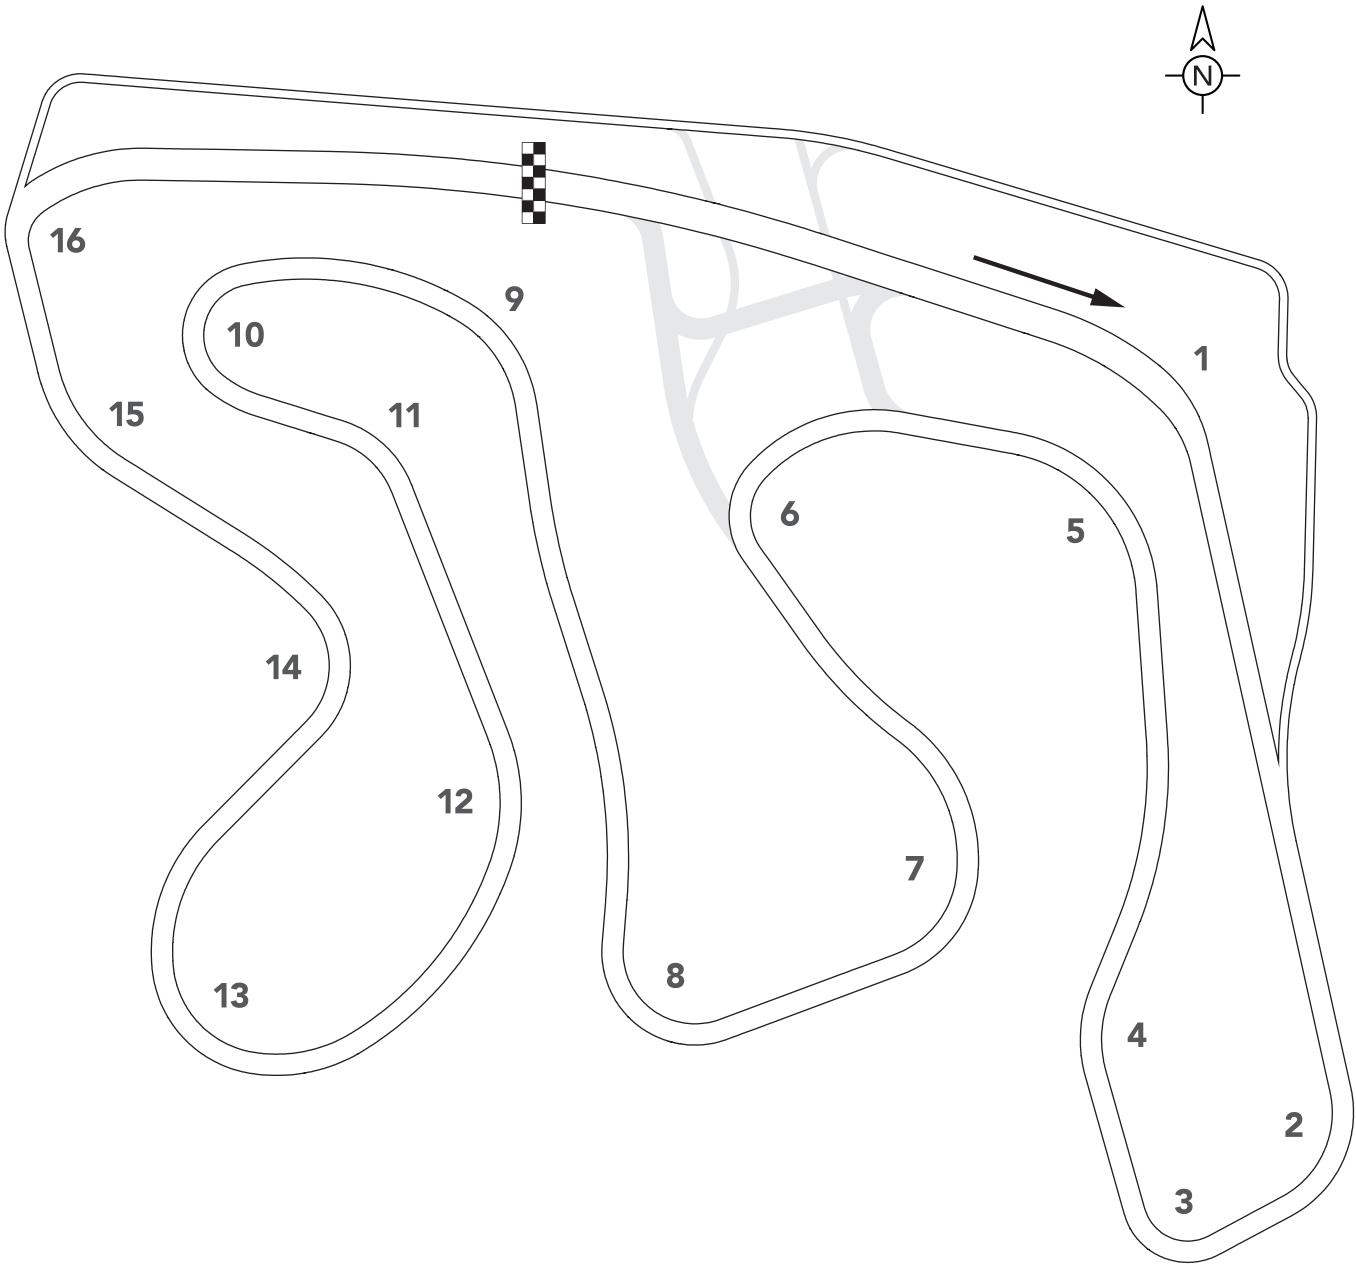

ROCKY MOUNTAIN MOTORSPORTS

TRACK MAPS

**ROCKY
MOUNTAIN**
MOTORSPORTS

HEAD OFFICE
180A – 2770 107 AVE SE
CALGARY, AB
T2Z 3R7

RACE CIRCUIT
30145, RANGE ROAD 10A
MOUNTAIN VIEW COUNTY, AB
T0M 0N0

ROCKYMOTORSPORTS.COM

ROCKY MOUNTAIN MOTORSPORTS RMM FACILITY MAP

*MAP MAY NOT BE EXACTLY AS SHOWN. SOME AREAS MAY BE UNDER DEVELOPMENT

RMM CIRCUIT FEATURES

16 TURNS

3.5 KM CIRCUIT

36 M OF ELEVATION CHANGE PER LAP

MULTIPLE TRACK CONFIGURATIONS

OPTIONAL FRONT STRAIGHT CHICANE (MOTORCYCLE CONFIGURATION)

CLOCKWISE DIRECTION

FULL TRACK

MAIN TRACK
3469 m / 2.16 mi

FULL TRACK WITH CHICANE

SC3 TRACK
3566 m / 2.22 mi

WEST / EAST TRACK LAYOUTS

SC1 WESTERN TRACK
2373 m / 1.47 mi

SC2 EASTERN TRACK
1196 m / 0.74 mi

RMM STANDARD CIRCUIT OUTLINE

RMM CIRCUIT W/CHICANE OUTLINE