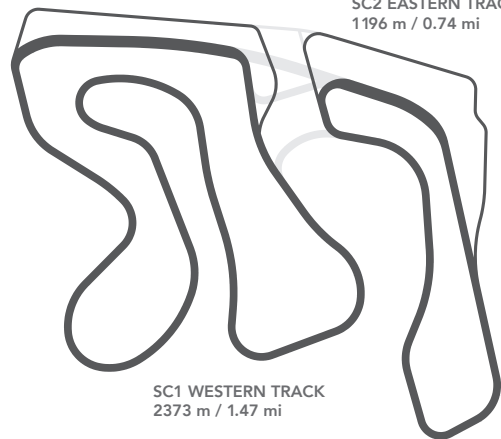

ROCKY MOUNTAIN MOTORSPORTS RMM FACILITY MAP

*MAP MAY NOT BE EXACTLY AS SHOWN. SOME AREAS MAY BE UNDER DEVELOPMENT

RMM CIRCUIT FEATURES

16 TURNS

3.5 KM CIRCUIT

36 M OF ELEVATION CHANGE PER LAP

MULTIPLE TRACK CONFIGURATIONS

OPTIONAL FRONT STRAIGHT CHICANE (MOTORCYCLE CONFIGURATION)

CLOCKWISE DIRECTION

FULL TRACK

MAIN TRACK
3469 m / 2.16 mi

FULL TRACK WITH CHICANE

SC3 TRACK
3566 m / 2.22 mi

WEST / EAST TRACK LAYOUTS

SC1 WESTERN TRACK
2373 m / 1.47 mi

SC2 EASTERN TRACK
1196 m / 0.74 mi

RMM STANDARD CIRCUIT OUTLINE

RMM CIRCUIT W/CHICANE OUTLINE